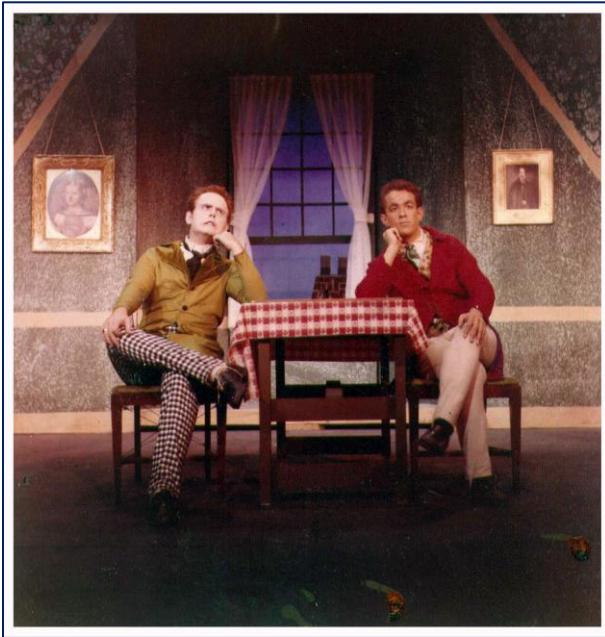

1962 Cox & Box

Jan Ewing, Lewis Greenfelder

1962 HMS Pinafore

Bill Kloss-Kit Campbell-Jan Ewing